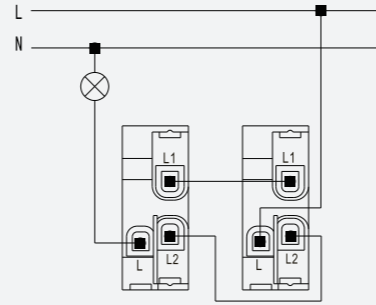

222E7251

Twin EU-US with Earth Socket with USB A+C Chargers

Technical Information Connections

Dimensions of Applicable Box

2221582

15A BS Switched Socket

Others

2221000

Blank Plate

2225200

Wire outlet

Simon M1

Simon M1

Switches

1 Gang 1 Way Switch
Doorbell Switch

1 Gang 2 Way Switch

Switches

Intermediate Switch

2 Gang 1 Way Switch

2 Gang 2 Way Switch

2-way Double Pole Switch

LED Always On

2-way Double Pole Switch

LED On When Loads Connected

3 Gang 1 Way Switch

3 Gang 2 Way Switch

Double Pole Switch

LED Always On

LED On When Loads Connected

4 Gang 1 Way Switch

4 Gang 2 Way Switch