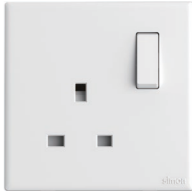

2225302

TV and Data Outlet Cat.6

Sockets

2221080

2 Pin Socket and Multi-standard
Socket (10A 250V)

2221382

13A BS Switched Socket
(13A 250V)

222E7254

13A BS Switched Socket with
USB A+C Chargers (13A 250V)

2221383

13A BS Double Pole Switched Socket
(13A 250V)

222E7255

13A BS Double Pole Switched Socket
with USB A+C Chargers

2221089

Multi-standard Socket with Switch