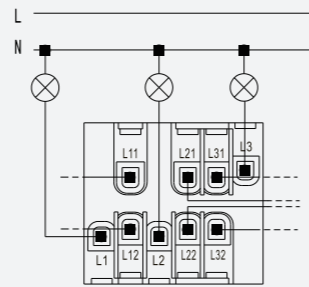

Blank Plate

2225200

Wire outlet

Simon M1

Simon M1

Switches

1 Gang 1 Way Switch
Doorbell Switch

1 Gang 2 Way Switch

Switches

Intermediate Switch

2 Gang 1 Way Switch

2 Gang 2 Way Switch

2-way Double Pole Switch

LED Always On

2-way Double Pole Switch

LED On When Loads Connected

3 Gang 1 Way Switch

3 Gang 2 Way Switch

Double Pole Switch

LED Always On

LED On When Loads Connected

4 Gang 1 Way Switch

4 Gang 2 Way Switch