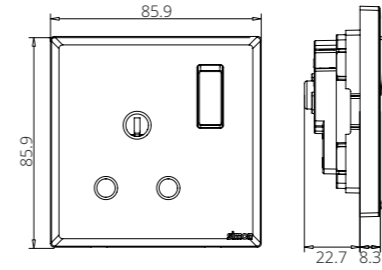

222E7251

Twin EU-US with Earth Socket with USB A+C Chargers

Technical Information Connections

Dimensions of Applicable Box

2221582

15A BS Switched Socket

Others

2221000

Blank Plate

2225200

Wire outlet

Simon M1

Simon M1

Switches

1 Gang 1 Way Switch
Doorbell Switch

1 Gang 2 Way Switch