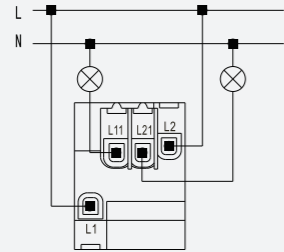

222E7251

Twin EU-US with Earth Socket with USB A+C Chargers

Technical Information Connections

Dimensions of Applicable Box

2221582

15A BS Switched Socket

Others

2221000

Blank Plate

2225200

Wire outlet

Simon M1

Simon M1

Switches

1 Gang 1 Way Switch
Doorbell Switch

1 Gang 2 Way Switch

Switches

Intermediate Switch

2 Gang 1 Way Switch

2 Gang 2 Way Switch

2-way Double Pole Switch

LED Always On

2-way Double Pole Switch

LED On When Loads Connected

3 Gang 1 Way Switch

3 Gang 2 Way Switch

Double Pole Switch

LED Always On

LED On When Loads Connected

4 Gang 1 Way Switch

4 Gang 2 Way Switch