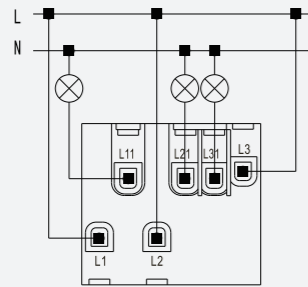

Blank Plate

2225200

Wire outlet

Simon M1

Simon M1

Switches

1 Gang 1 Way Switch
Doorbell Switch

1 Gang 2 Way Switch

Switches

Intermediate Switch

2 Gang 1 Way Switch

2 Gang 2 Way Switch

2-way Double Pole Switch

LED Always On

2-way Double Pole Switch

LED On When Loads Connected

3 Gang 1 Way Switch

3 Gang 2 Way Switch

Double Pole Switch

LED Always On

LED On When Loads Connected

4 Gang 1 Way Switch

4 Gang 2 Way Switch