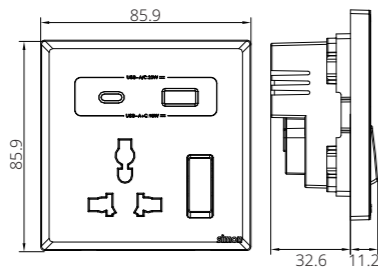

222E7253

Multi-standard Socket with USB A+C Chargers