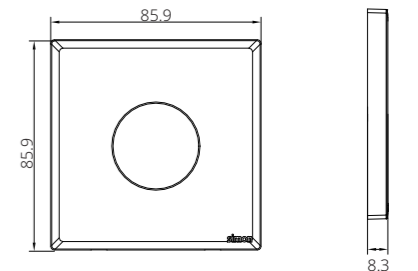

2225200

Wire outlet