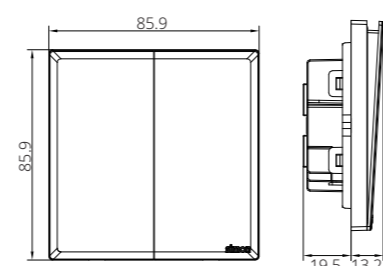

2221046

2 Gang Intermediate Switch