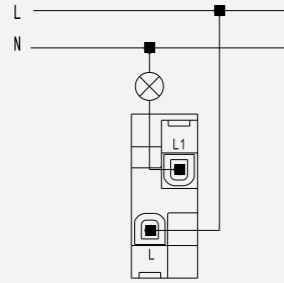

222E7251

Twin EU-US with Earth Socket with USB A+C Chargers

Technical Information Connections

Dimensions of Applicable Box

2221582

15A BS Switched Socket

Others

2221000

Blank Plate

2225200

Wire outlet

Simon M1

Simon M1

Switches

1 Gang 1 Way Switch
Doorbell Switch

1 Gang 2 Way Switch

Switches

Intermediate Switch

2 Gang 1 Way Switch

2 Gang 2 Way Switch

2-way Double Pole Switch

LED Always On

2-way Double Pole Switch

LED On When Loads Connected