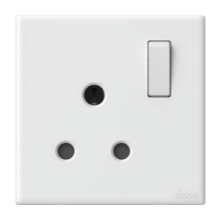

Dimensions of Applicable Box

○ ○	Plate: 86*86mm Box: 72*72mm Fixing Center: 60.3mm
-----	---

2221287

Twin EU-US with Earth Socket

222E7251

Twin EU-US with Earth Socket with USB A+C Chargers

2221582

15A BS Switched Socket

Others

2221000

Blank Plate

2225200

Wire outlet

Simon M1

Matte Surface

3 colors at the same price