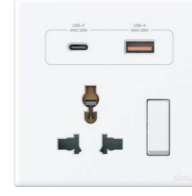

222E7253

Multi-standard Socket with
USB A+C Chargers