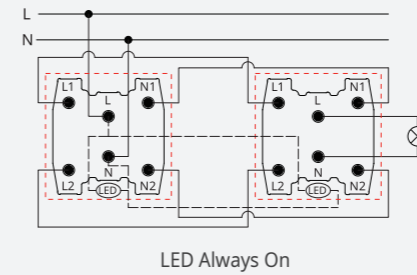

Blank Plate

2225200

Wire outlet

Simon M1

Simon M1

Switches

1 Gang 1 Way Switch
Doorbell Switch

1 Gang 2 Way Switch

Switches

Intermediate Switch

2 Gang 1 Way Switch

2 Gang 2 Way Switch

2-way Double Pole Switch

LED Always On

2-way Double Pole Switch

LED On When Loads Connected

3 Gang 1 Way Switch

3 Gang 2 Way Switch

Double Pole Switch

LED Always On

LED On When Loads Connected

4 Gang 1 Way Switch

4 Gang 2 Way Switch