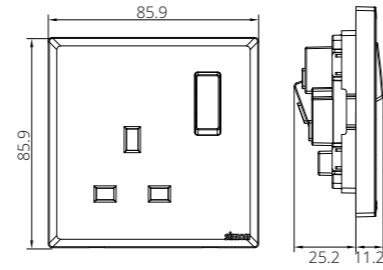

2221382

13A BS Switched Socket