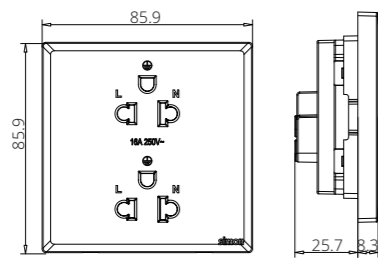

Dimensions of Applicable Box

○ ○	Plate: 86*86mm Box: 72*72mm Fixing Center: 60.3mm
-----	---

2221287

Twin EU-US with Earth Socket

222E7251

Twin EU-US with Earth Socket with USB A+C Chargers

2221582

15A BS Switched Socket

222E7251

Twin EU-US with Earth Socket with USB A+C Chargers

Technical Information Connections

Dimensions of Applicable Box

2221582

15A BS Switched Socket

Others

2221000