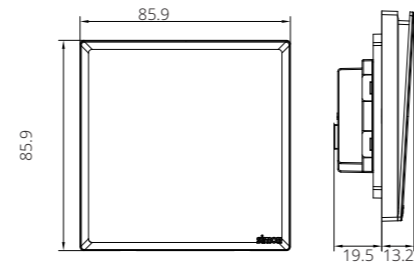

2221012

1 Gang 2 Way Switch