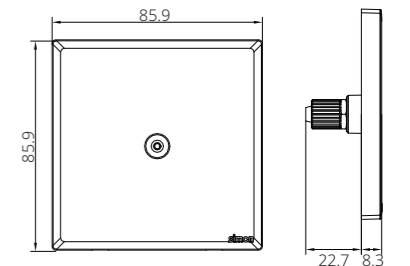

2225114

TV Outlet F type connector