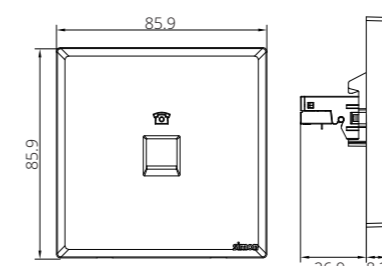

2225214

Telephone Outlet