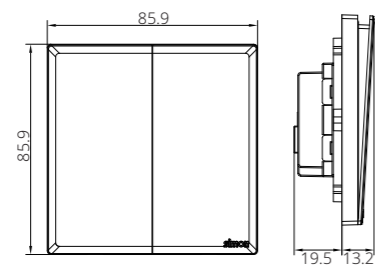

2221022

2 Gang 2 Way Switch