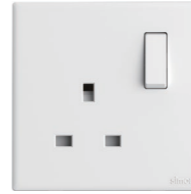

2225302

TV and Data Outlet Cat.6

Sockets

2221080

2 Pin Socket and Multi-standard
Socket (10A 250V)

2221382

13A BS Switched Socket
(13A 250V)

222E7254

13A BS Switched Socket with
USB A+C Chargers (13A 250V)

2221383

13A BS Double Pole Switched Socket
(13A 250V)

222E7255

13A BS Double Pole Switched Socket
with USB A+C Chargers

2221089

Multi-standard Socket with Switch