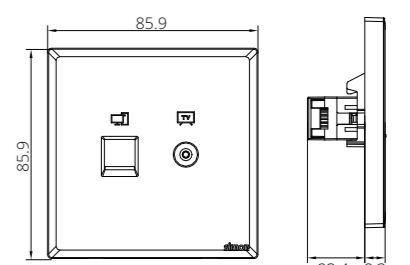

Telephone and Data Outlet Cat.6

2225302

TV and Data Outlet Cat.6

Technical Information Dimensions

Dimensions of Applicable Box

Sockets

2221080

2 Pin Socket and Multi-standard Socket