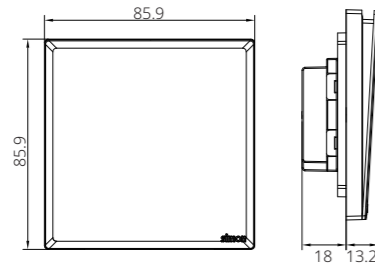

Dimensions of Applicable Box

○ ○	Plate: 86*86mm Box: 72*72mm Fixing Center: 60.3mm
-----	---

2221287

Twin EU-US with Earth Socket

222E7251

Twin EU-US with Earth Socket with USB A+C Chargers

2221582

15A BS Switched Socket

Paint-free process

Technical Information Dimensions

Dimensions of Applicable Box

Switches

2221011

1 Gang 1 Way Switch

2221011F

1 Gang Push-button Switch