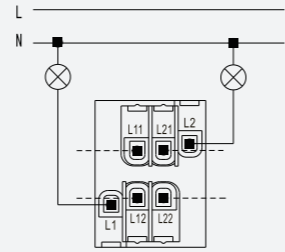

Blank Plate

2225200

Wire outlet

Simon M1

Simon M1

Switches

1 Gang 1 Way Switch
Doorbell Switch

1 Gang 2 Way Switch

Switches

Intermediate Switch

2 Gang 1 Way Switch

2 Gang 2 Way Switch

2-way Double Pole Switch

LED Always On

2-way Double Pole Switch

LED On When Loads Connected

3 Gang 1 Way Switch

3 Gang 2 Way Switch

Double Pole Switch

LED Always On

LED On When Loads Connected

4 Gang 1 Way Switch

4 Gang 2 Way Switch