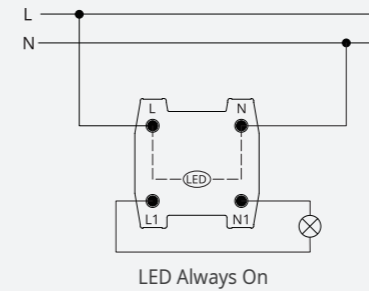

Blank Plate

2225200

Wire outlet

Simon M1

Simon M1

Switches

1 Gang 1 Way Switch
Doorbell Switch

1 Gang 2 Way Switch

Switches

Intermediate Switch

2 Gang 1 Way Switch

2 Gang 2 Way Switch

2-way Double Pole Switch

LED Always On

2-way Double Pole Switch

LED On When Loads Connected

3 Gang 1 Way Switch

3 Gang 2 Way Switch

Double Pole Switch

LED Always On

LED On When Loads Connected

4 Gang 1 Way Switch

4 Gang 2 Way Switch