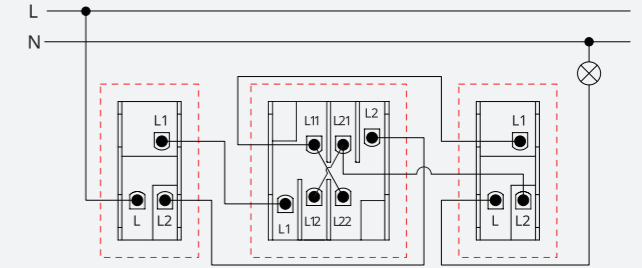

222E7251

Twin EU-US with Earth Socket with USB A+C Chargers

Technical Information Connections

Dimensions of Applicable Box

2221582

15A BS Switched Socket

Others

2221000

Blank Plate

2225200

Wire outlet

Simon M1

Simon M1

Switches

1 Gang 1 Way Switch
Doorbell Switch

1 Gang 2 Way Switch

Switches

Intermediate Switch

2 Gang 1 Way Switch

2 Gang 2 Way Switch

2-way Double Pole Switch

LED Always On

2-way Double Pole Switch

LED On When Loads Connected

3 Gang 1 Way Switch

3 Gang 2 Way Switch

Double Pole Switch

LED Always On

LED On When Loads Connected

4 Gang 1 Way Switch

4 Gang 2 Way Switch