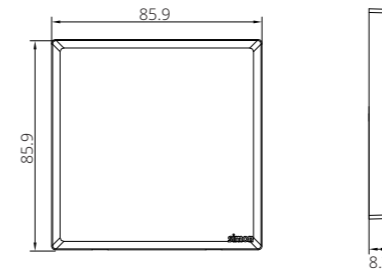

Others

2221000

Blank Plate