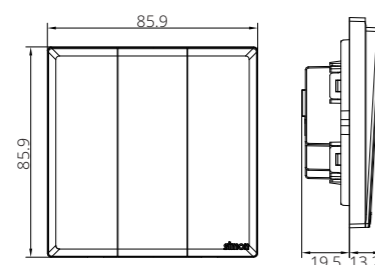

2221031

3 Gang 1 Way Switch