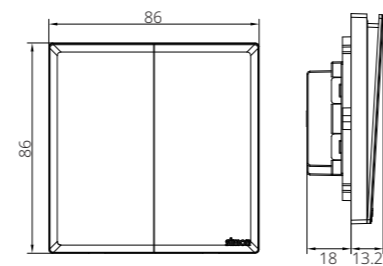

2221021

2 Gang 1 Way Switch