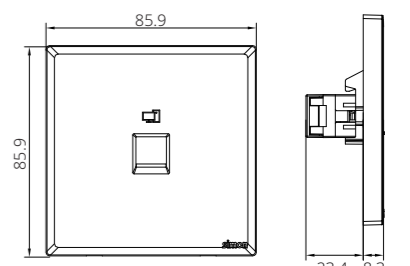

2225218

Data Outlet Cat.6