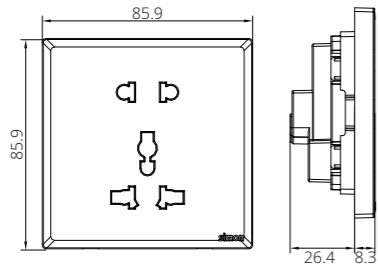

Telephone and Data Outlet Cat.6

2225302

TV and Data Outlet Cat.6

Technical Information Dimensions

Dimensions of Applicable Box

Sockets

2221080

2 Pin Socket and Multi-standard Socket