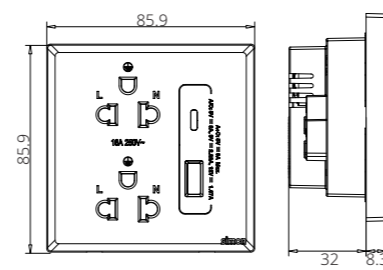

222E7251

Twin EU-US with Earth Socket with USB A+C Chargers