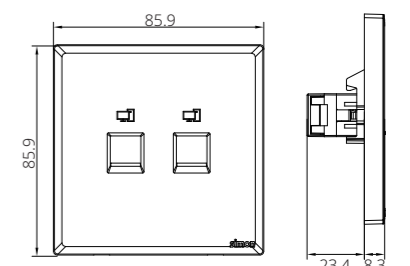

2225228

Twin Data Outlet Cat.6