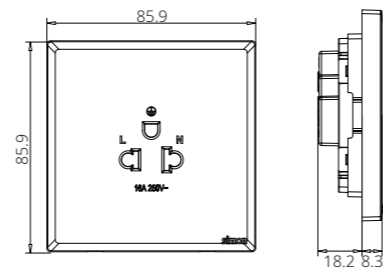

Sea salt white	-1C Cocoa milk	-1D Apricot gray
----------------	-------------------	---------------------

Dimensions of Applicable Box
 Plate: 86*86mm
 Box: 72*72mm
 Fixing Center: 60.3mm

Switches

2221011

2221089

Multi-standard Socket with Switch

222E7253

Multi-standard Socket with USB A+C Chargers

2221087

Single EU-US with Earth Socket

2221287

Twin EU-US with Earth Socket

222E7251

Twin EU-US with Earth Socket with USB A+C Chargers

Technical Information Connections

Dimensions of Applicable Box

2221582

15A BS Switched Socket

Others

2221000