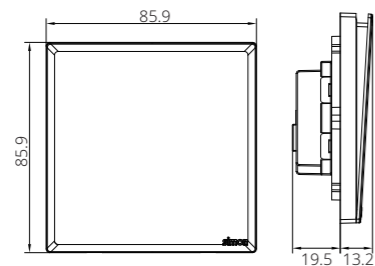

2221026

1 Gang Intermediate Switch